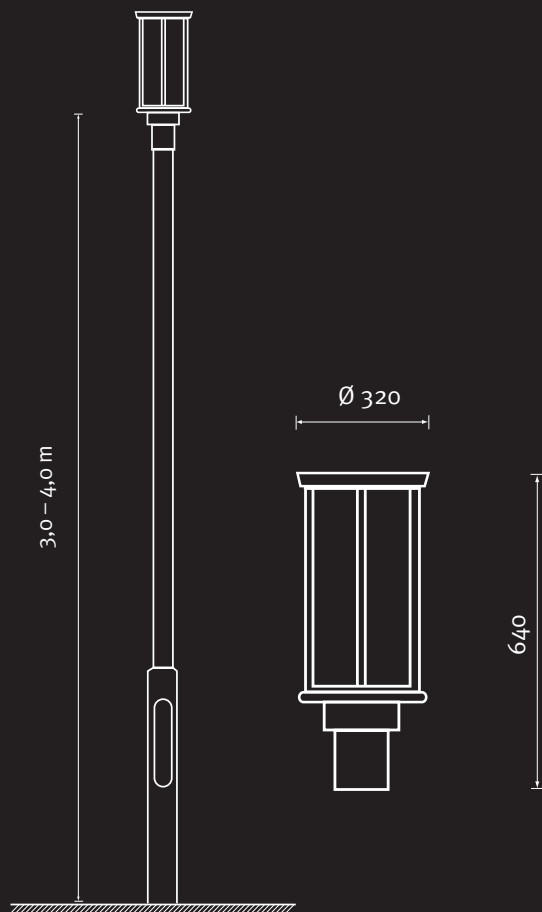

TAIFUN

decorative outdoor lighting
poloe steel gavanised
light elements cast aluminium with claer glass
diff. reflectors, tool less opening, colour DB 703

- dim. 320 mm
- total height app. 3.500 mm
- Cover glass clear /shock resistant
- alu-reflector
- 1 x G 12 HIC-T 70 W
- ingress protection IP 65 , SK II
- colour DB 703 grey metallic
- with flange plate or continent
- with inspection door and c-rail for fuse box
- without lamp

TAIFUN

1134.022	1 x E 27	HSE (T) 50/70 W ext. komp.
1134.068	1 x G 24	TC-T/E 42 W (EVG)
1134.069	1 x G 12	HIC-T 35 W komp.
1134.071	1 x G 12	HIC-T 70 W komp.
1134.091	LED	22 W

BGLIGHT®