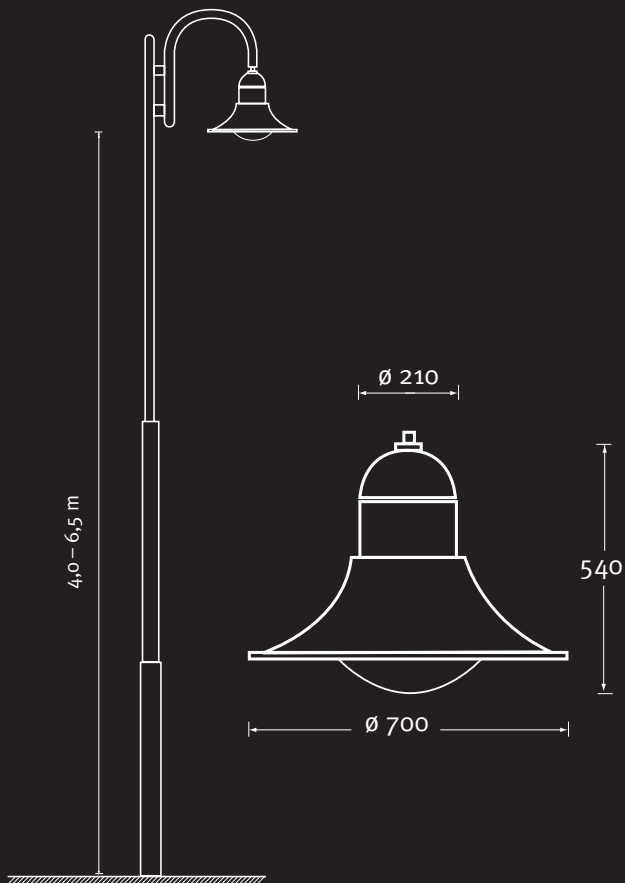

## GOLF 2

decorative outdoor lighting  
pole steel gavanised  
light elements cast aluminium with clear glass  
diff. reflectors, tool less opening, colour DB 703

- dim. 700 mm
- total height app. 6.000 mm
- cover glass clear /shock resistant
- alu-reflector
- 1 x G 12 HIC-T 70 W
- ingress protection IP 65 , SK II
- colour DB 703 grey metallic
- with flange plate or continent
- with inspection door and c-rail for fuse box
- without lamp
- diff. pole mounted arms

### GOLF 2

1042.022	1 x E 27	HSE (T) 50/70 W ext. komp.
1042.025	1 x E 40	HSE (T) 100 W komp.
1042.068	1 x G 24	TC-T/E 42 W (EVG)
1042.071	1 x G 12	HIC-T 70 W komp.
1042.073	1 x G 12	HIC-T 150 W ext. komp.
1042.080	LED 34 W	
1042.083	1 x R 7s	HST-DE 70 W ext. komp.